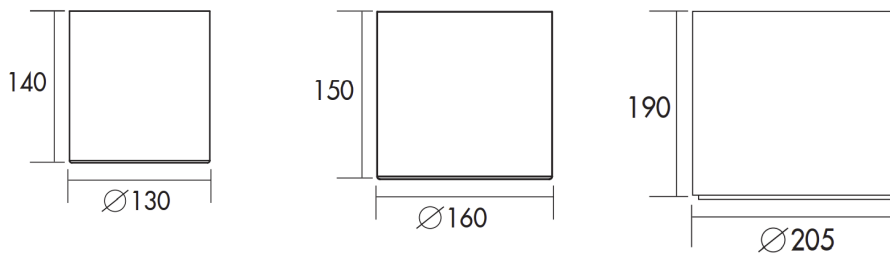

MADO SURFACE LED DOWNLIGHT

ITEM CODE	DESCRIPTION	W	LM	LM/W	KELVIN	LIFETIME L80B10	BEAM ANGLE
3501346	LED Downlight MADO Surface 25W 3000K 2950lm Ø205 ↓190 Cross	18	2160	120	3000	50000	93°
3501358	LED Downlight MADO Surface 25W 4000K 3100lm Ø205 ↓190 Cross	18	2270	126	4000	50000	93°

TECHNICAL DATA

ELECTRICAL DATA	
Voltage (V)	220-240
Frequency (Hz)	50/60
Power factor (λ)	≥0.95
Operating mode	External LED Driver

CERTIFICATES & STANDARDS	
Driver certificates	CE
Fixture certificates	CE
Ingress protection	IP20
Protection class	II
Protection class IK	02

TEMPERATURES & OPERATING CONDITIONS	
Ambient temperature	25°C

CAPABILITIES	
Dimmable	No / Yes
LED Module replacable	No

COLORS & MATERIALS	
Color (Housing)	White
Material (Housing)	Aluminum
Material (Reflector)	Aluminum

DIMENSIONS